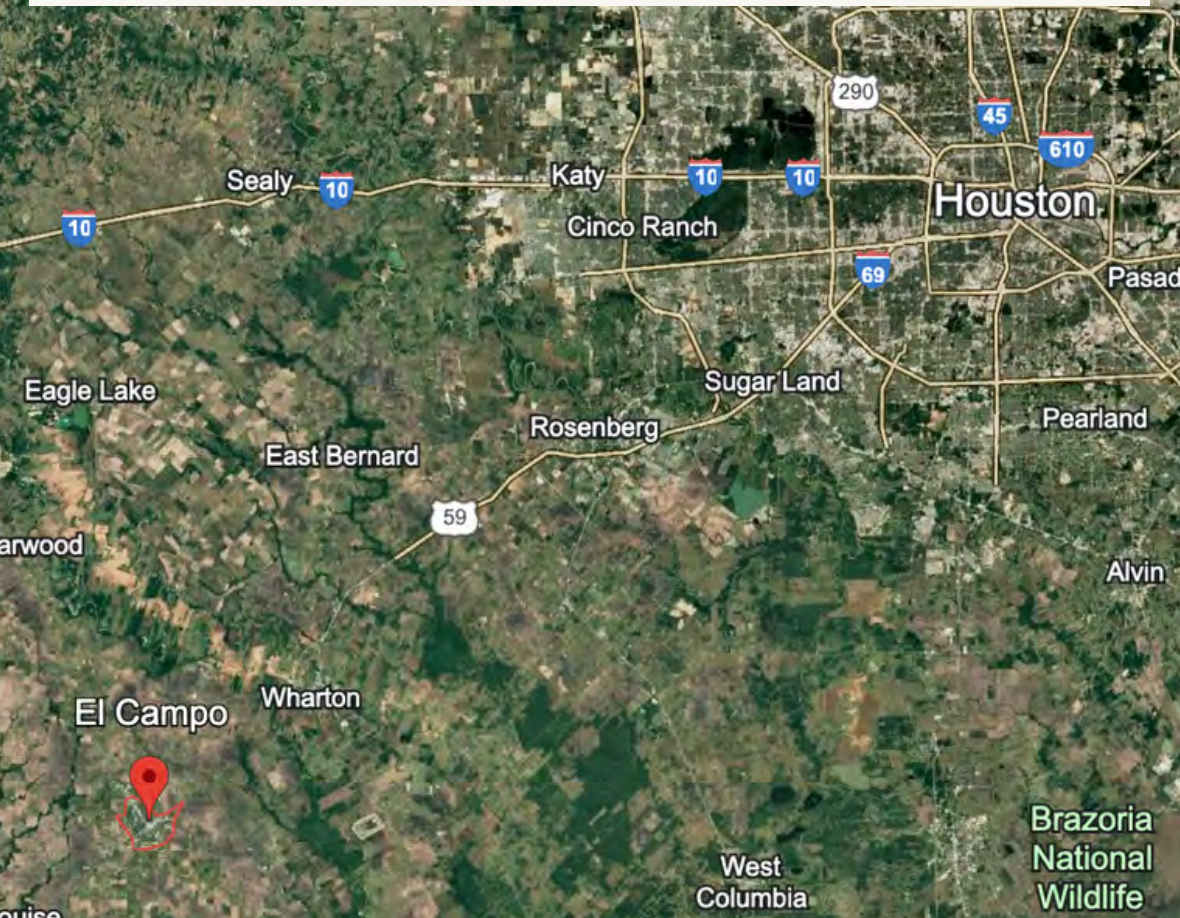

HOUSE ON LOT 5 INCLUDED IN PRICE

3 BEDS, 1 BATH, 1.390 SQFT

EL CAMPO, TEXAS

POPULATION: 12,062

56 MIN FROM SUGAR LAND
43 MIN FROM ROSENBERG
1 HOUR AND 18 MIN FROM KATY
1 HOUR AND 30 MIN FROM
HOUSTON

THE PROPERTY IS AROUND AN HOUR DRIVE FROM HOUSTON, TEXAS WITH PLENTY OF RELAXING AMEITIES NEARBY. IT WOULD BE THE PERFECT BREAK FROM THE CITY.